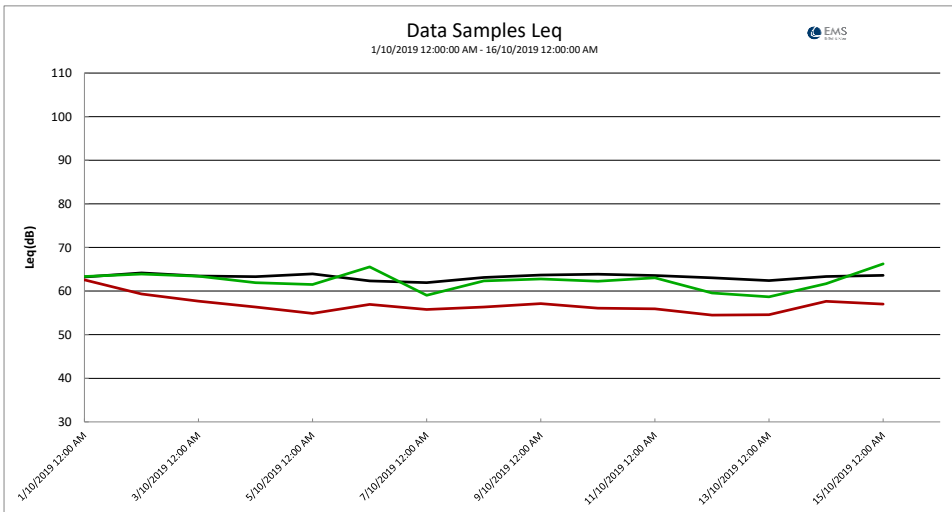

Overall Data

Location	Start Time	End Time	Activity	Leq_{avg}
Kira Child Care Centre (Noise)	1/10/2019 12:00:00 AM	16/10/2019 12:00:00 AM	100%	63.3
Moore Park Road - Residents (Noise)	1/10/2019 12:00:00 AM	16/10/2019 12:00:00 AM	100%	57.4
SCG Noble Bradman Stand (Noise)	1/10/2019 12:00:00 AM	16/10/2019 12:00:00 AM	100%	62.8

- ☒ Kira Child Care
- ☒ Moore Park Road -
- ☒ SCG Noble Bradman