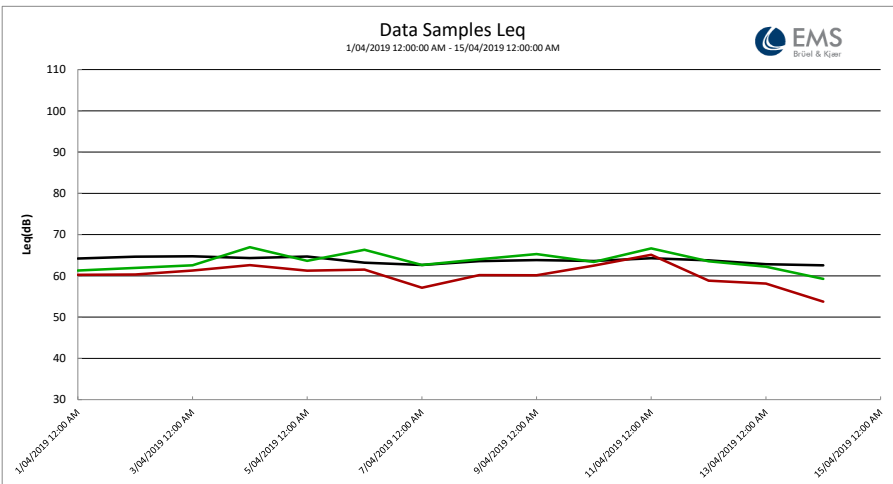

Overall Data

Location	Start Time	End Time	Activity	L_{Aeq} (dB)
Kira Child Care Centre (Noise)	1/04/2019 12:00:00 AM	15/04/2019 12:00:00 AM	100%	63.8
Moore Park Road - Residents (Noise)	1/04/2019 12:00:00 AM	15/04/2019 12:00:00 AM	100%	60.9
SCG Noble Bradman Stand (Noise)	1/04/2019 12:00:00 AM	15/04/2019 12:00:00 AM	100%	64.0

- ☒ Kira Child Care
- ☒ Moore Park Road -
- ☒ SCG Noble Bradman